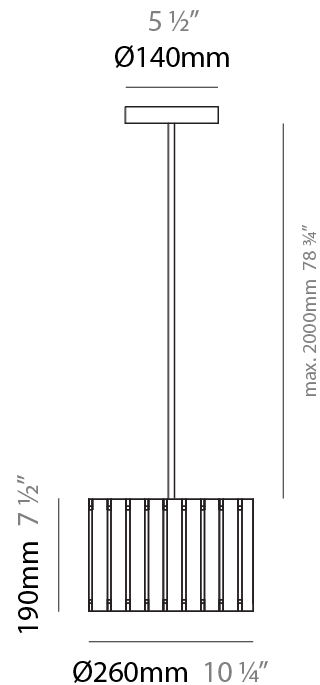

PROJECT	
TYPE	
SPECIFIER	
QUANTITY	
DATE	

LUZ OCULTA WOOD SUSPENSION

D51041- -
base number   Finish Options   Finish Options

1. To build a product code in our configurator select the specify button on the base model # product page
2. To build a manual product code on this datasheet choose from the options listed below in blue font and add the suffix to the base model #

GENERAL

Series: Luz Oculta
Subseries: Luz Oculta Wood
Brand: Fambuena
Division: Design
Mounting Type: Suspension
Mounting Location: Ceiling
Subcategory: Pendant

PHYSICAL

Shape: Rectangle
Diameter (mm): 260
Diameter (in): 10 ¼
Height (mm): 190
Height (in): 7 ½
Light Distribution: Direct / Indirect
Fixture Finish: [DOW](#) / [NAT](#)
Holder Finish: BRA / BRZ
Fixture Material: Metal / Wood
Cable Details: Cable length 2000mm / 79"

ELECTRICAL

Number of Lamps: 1
Lamp Type: LED Retrofit
Lamp Shape: A19
Bulb Included: Bulb Not Included
Max. Wattage Per Lamp (W): 4
Lamp Base: E26
Input Voltage (V): 120
Upon Request: 277Vac / GU24

LED

OPTICAL

RATINGS AND CERTIFICATIONS

Certified By: Certified for North American Standards
IP rating: IP20