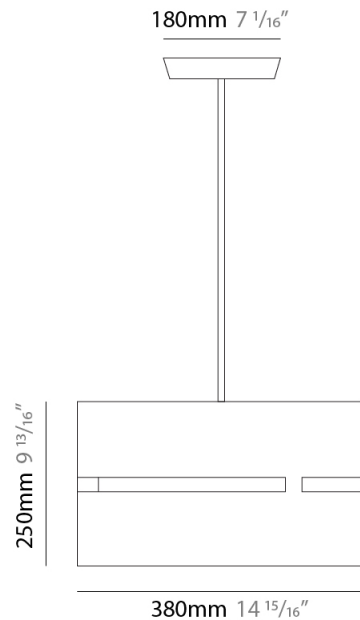

LUZ OCULTA METAL SUSPENSION

D51031-

base number _____
Finish
Options _____

1. To build a product code in our configurator select the specify button on the base model # product page
2. To build a manual product code on this datasheet choose from the options listed below in blue font and add the suffix to the base model #

GENERAL

Series: Luz Oculta _____
Subseries: Luz Oculta Metal _____
Brand: Fambuena _____
Division: Design _____
Mounting Type: Suspension _____
Mounting Location: Ceiling _____
Subcategory: Pendant _____

PHYSICAL

Shape: Rectangle _____
Diameter (mm): 380 _____
Diameter (in): 14 ¹⁵/₁₆ _____
Height (mm): 250 _____
Height (in): 10 _____
Light Distribution: Direct / Indirect _____
Fixture Finish: [BRA](#) / [BRZ](#) / [ABR](#) _____
Fixture Material: Metal _____
Cable Details: Cable length 2000mm / 79" _____

ELECTRICAL

Number of Lamps: 1 _____
Lamp Type: LED Retrofit _____
Lamp Shape: A19 _____
Bulb Included: Bulb Not Included _____
Max. Wattage Per Lamp (W): 8 _____
Lamp Base: E26 _____
Input Voltage (V): 120 _____
Upon Request: 277Vac / GU24 _____

LED

OPTICAL

RATINGS AND CERTIFICATIONS

Certified By: Certified for North American Standards _____
IP rating: IP20 _____