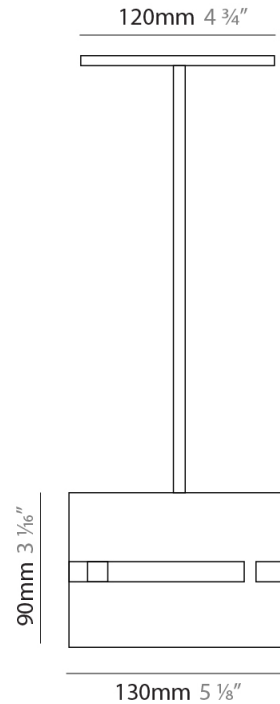

PROJECT	_____
TYPE	_____
SPECIFIER	_____
QUANTITY	_____
DATE	_____

LUZ OCULTA METAL SUSPENSION

D51033-

base number   Finish
Options

1. To build a product code in our configurator select the specify button on the base model # product page
2. To build a manual product code on this datasheet choose from the options listed below in blue font and add the suffix to the base model #

GENERAL

Series: Luz Oculta
Subseries: Luz Oculta Metal
Brand: Fambuena
Division: Design
Mounting Type: Suspension
Mounting Location: Ceiling
Subcategory: Pendant

PHYSICAL

Shape: Rectangle
Diameter (mm): 130
Diameter (in): 5 1/8
Height (mm): 90
Height (in): 4 1/2
Light Distribution: Direct / Indirect
Fixture Finish: [BRA](#) / [BRZ](#) / [ABR](#)
Fixture Material: Metal
Cable Details: Cable length 2000mm / 79"

ELECTRICAL

Number of Lamps: 1
Lamp Type: LED Retrofit
Lamp Shape: T4
Bulb Included: Bulb Not Included
Max. Wattage Per Lamp (W): 5
Lamp Base: G9
Input Voltage (V): 120

LED

OPTICAL

RATINGS AND CERTIFICATIONS

Certified By: Certified for North American Standards
IP rating: IP20