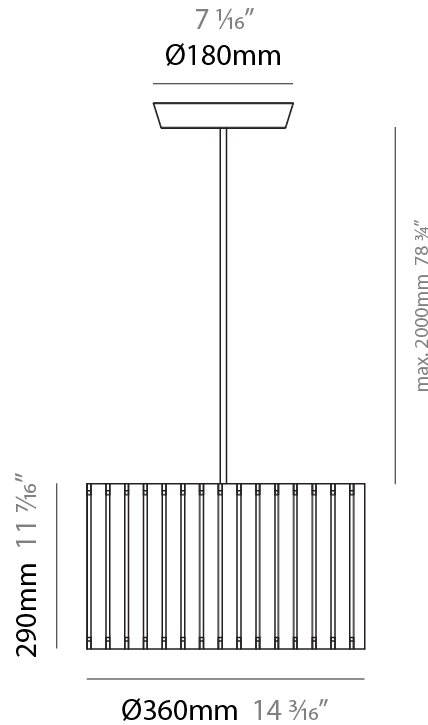

LUZ OCULTA WOOD SUSPENSION

D51039- -

base number   Finish Options   Finish Options

1. To build a product code in our configurator select the specify button on the base model # product page
2. To build a manual product code on this datasheet choose from the options listed below in blue font and add the suffix to the base model #

GENERAL

Series: Luz Oculta
Subseries: Luz Oculta Wood
Brand: Fambuena
Division: Design
Mounting Type: Suspension
Mounting Location: Ceiling
Subcategory: Pendant

PHYSICAL

Shape: Rectangle
Diameter (mm): 360
Diameter (in): 14 ³/₁₆
Height (mm): 290
Height (in): 11 ⁷/₁₆
Light Distribution: Direct / Indirect
Fixture Finish: DOW / NAT
Holder Finish: BRA / BRZ
Fixture Material: Metal / Wood
Cable Details: Cable length 2000mm / 79"

ELECTRICAL

Number of Lamps: 1
Lamp Type: LED Retrofit
Lamp Shape: A19
Bulb Included: Bulb Not Included
Max. Wattage Per Lamp (W): 7
Lamp Base: E26
Input Voltage (V): 120
Upon Request: 277Vac / GU24

LED

OPTICAL

RATINGS AND CERTIFICATIONS

Certified By: Certified for North American Standards
IP rating: IP20

PROJECT
TYPE
SPECIFIER
QUANTITY
DATE